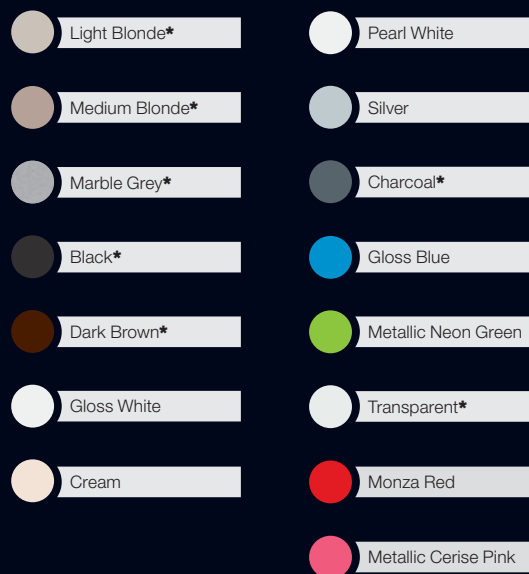

Choose the dot² by ReSound[®] that suits you

dot² by ReSound[®] is available in a broad array of colours to suit any taste.

Ask your hearing care professional to show you the full range.

*The microphone cover is available in these colours.